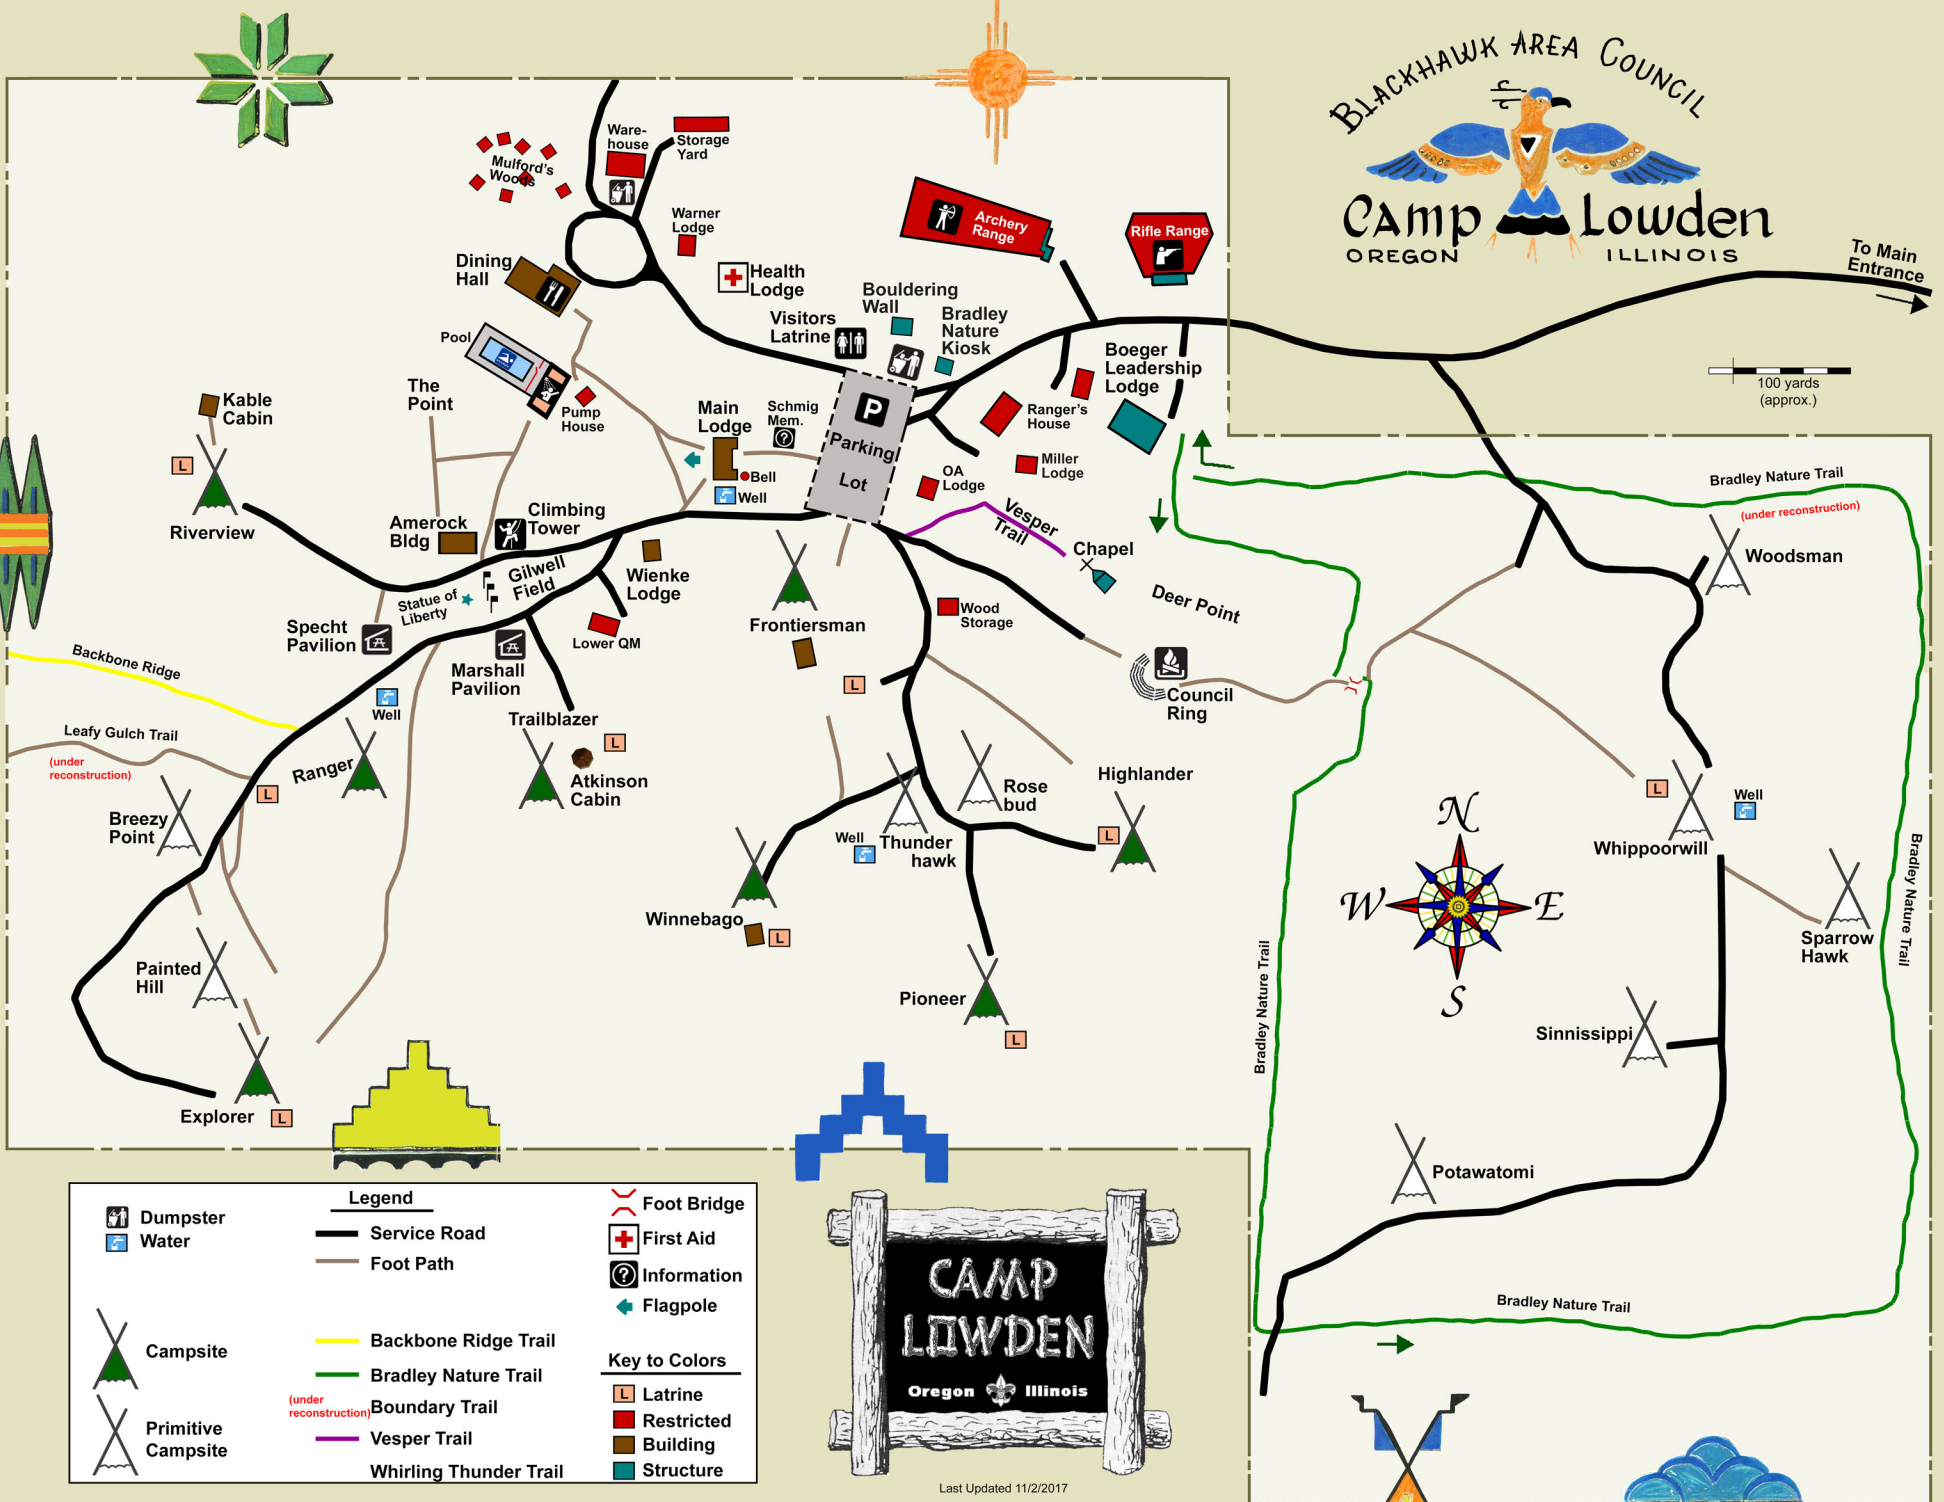

BLACKHAWK AREA COUNCIL

To Main Entrance

Legend		
	Dumpster	
	Water	
	Service Road	
	Foot Path	
	Campsite	
	Primitive Campsite	
	Backbone Ridge Trail	
	Bradley Nature Trail	
	Boundary Trail (under reconstruction)	
	Vesper Trail	
	Whirling Thunder Trail	