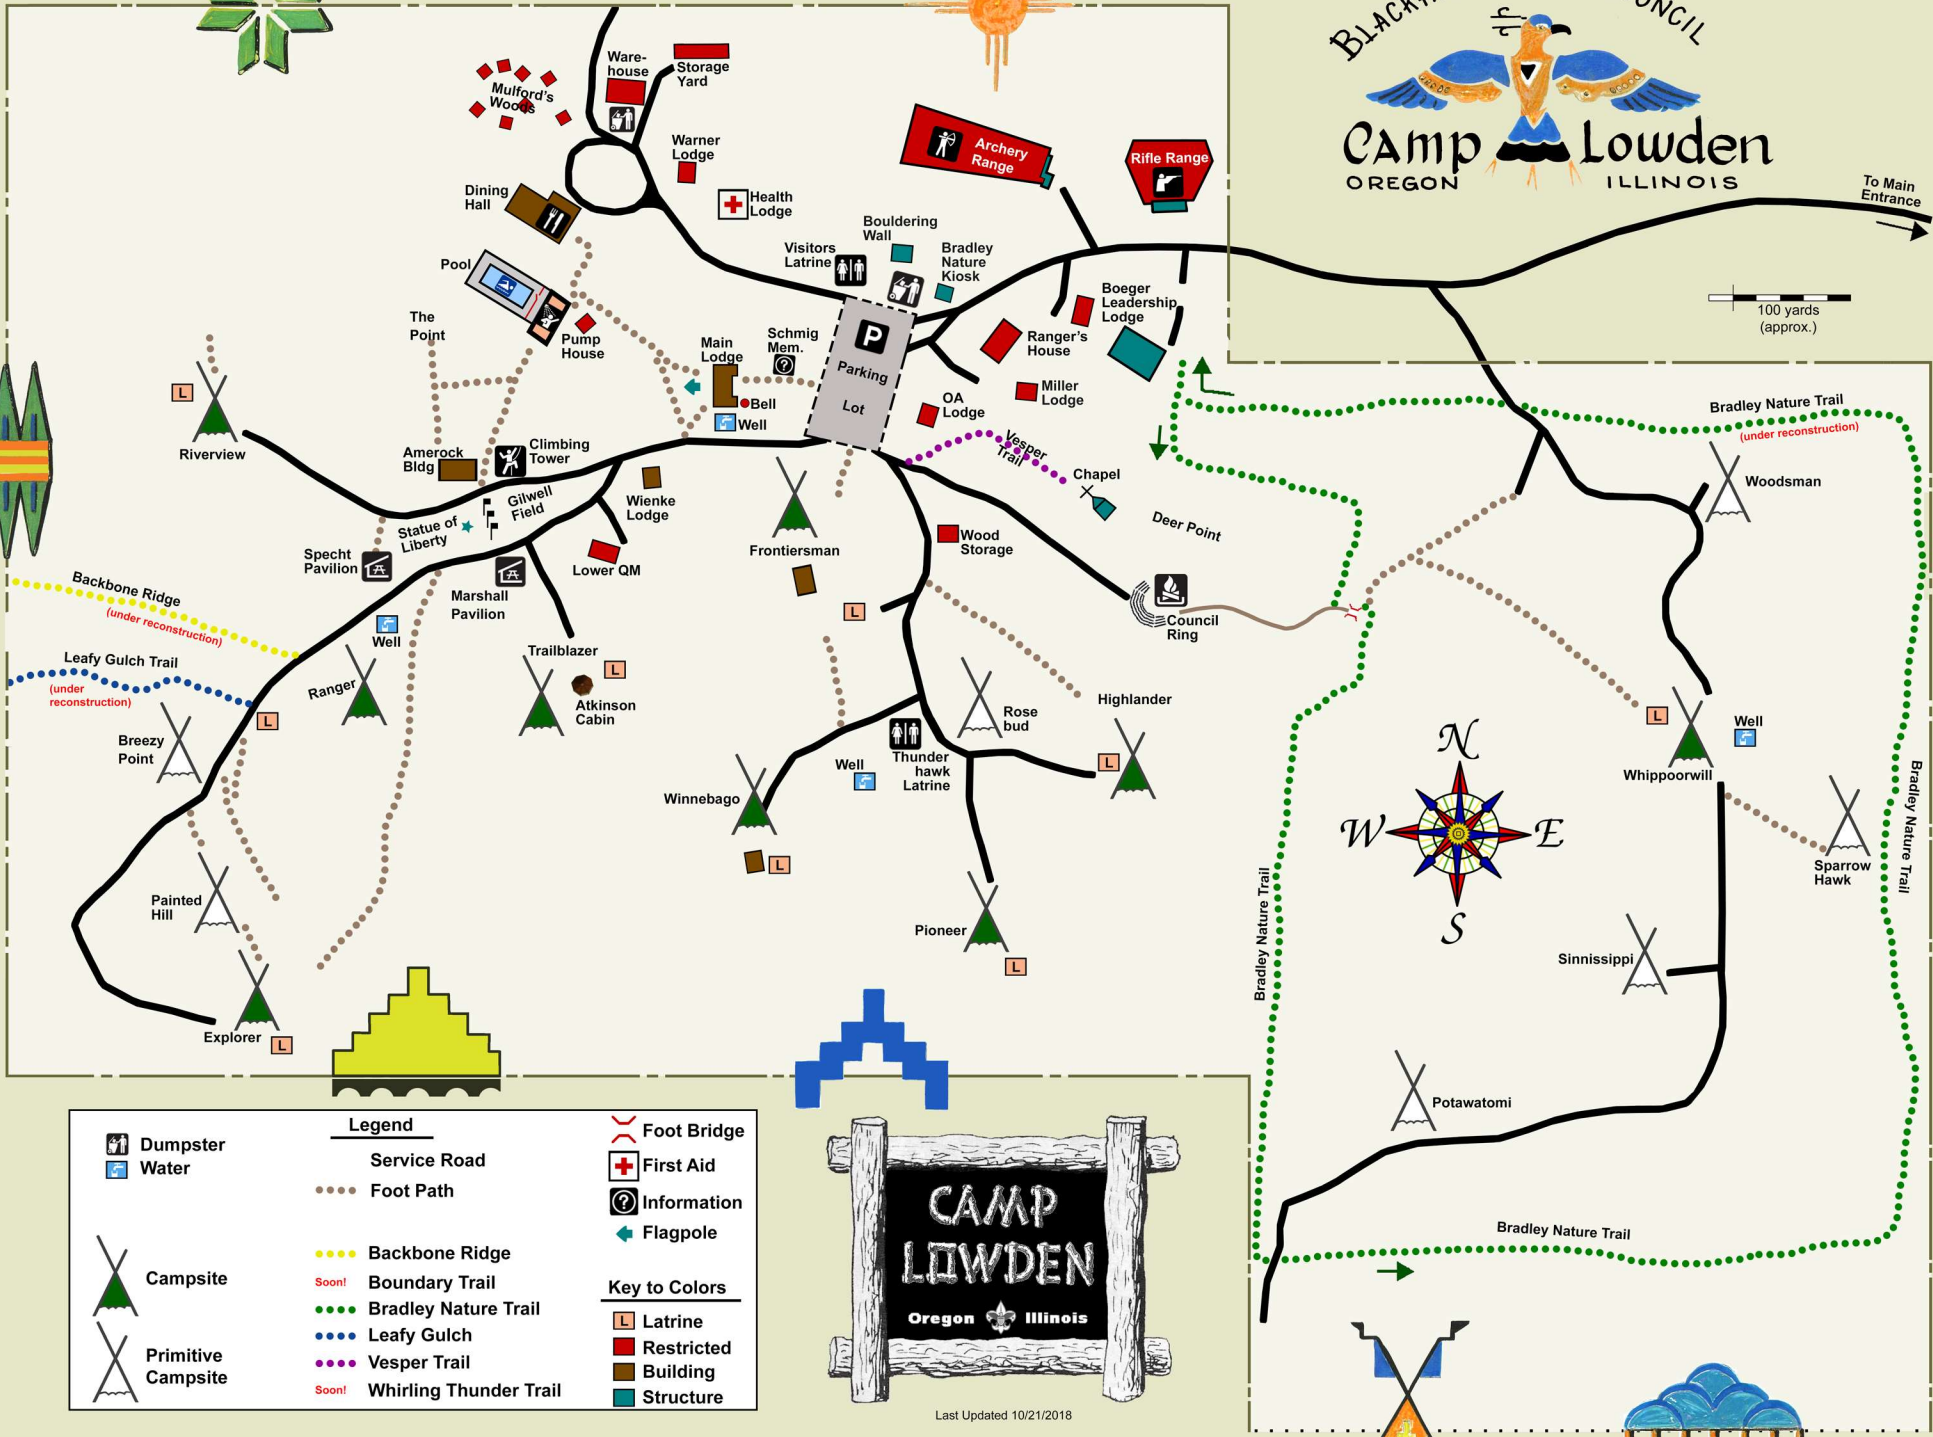

BLACKHAWK AREA COUNCIL

Camp Lowden
OREGON ILLINOIS

To Main Entrance

Last Updated 10/21/2018

Legend			
	Dumpster		Foot Bridge
	Water		First Aid
	Service Road		Information
	Foot Path		Flagpole
	Backbone Ridge	Key to Colors	
	Boundary Trail		Latrine
	Bradley Nature Trail		Restricted
	Leafy Gulch		Building
	Vesper Trail		Structure
	Whirling Thunder Trail		