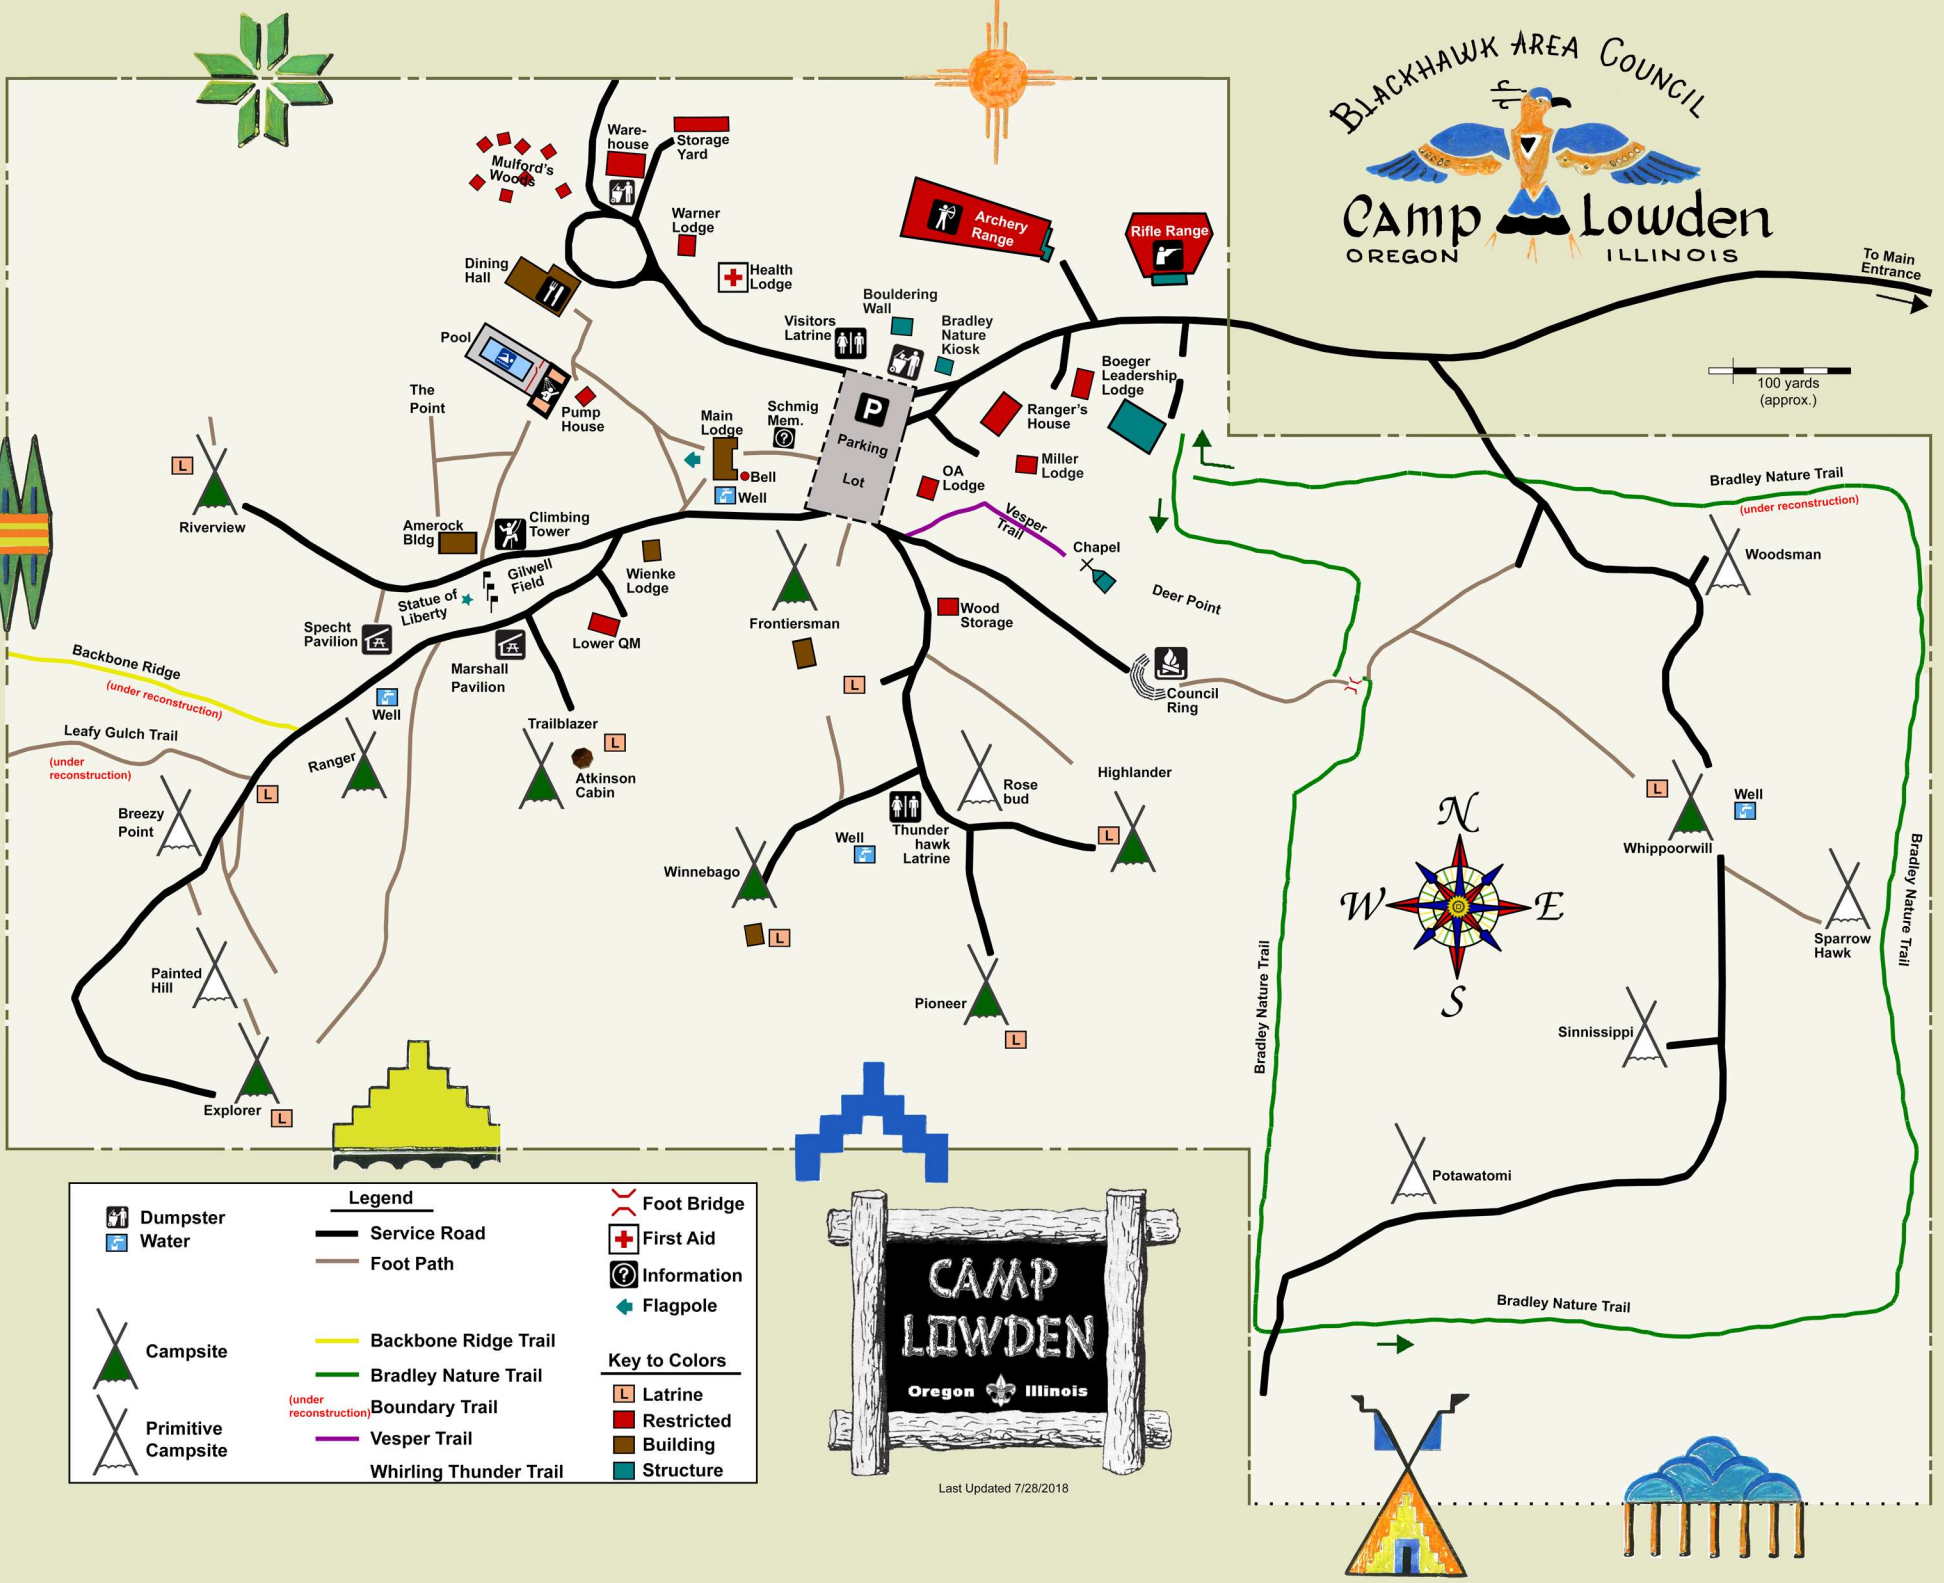

BLACKHAWK AREA COUNCIL

To Main Entrance

Last Updated 7/28/2018

Legend		
	Dumpster	
	Water	
	Service Road	
	Foot Path	
	Campsite	<b>Key to Colors</b>
	Primitive Campsite	
	Backbone Ridge Trail	
	Bradley Nature Trail	
	Boundary Trail	
	Vesper Trail	
	Whirling Thunder Trail	